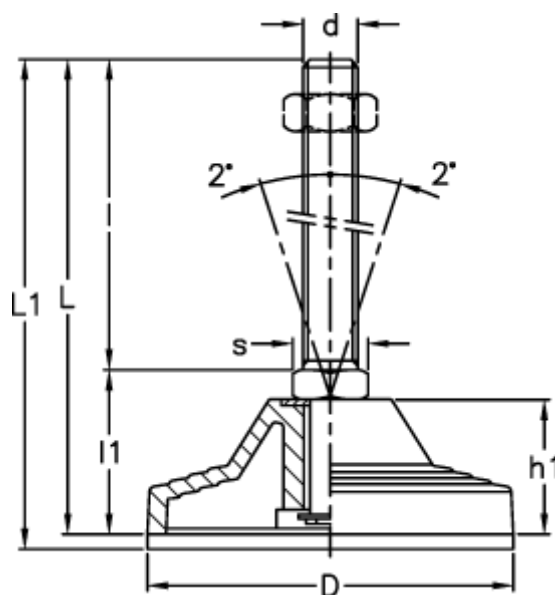

Article number: 2310310961

Description: E+G Levelling element w/no-slip disc
LV.A-125-APS-AS-M20x95

Measures

D	= 125
d	= M20
h	= 45
l	= 95
L	= 150
l1	= 55
L1	= 160
Max load (N)	= 40000

s = 24